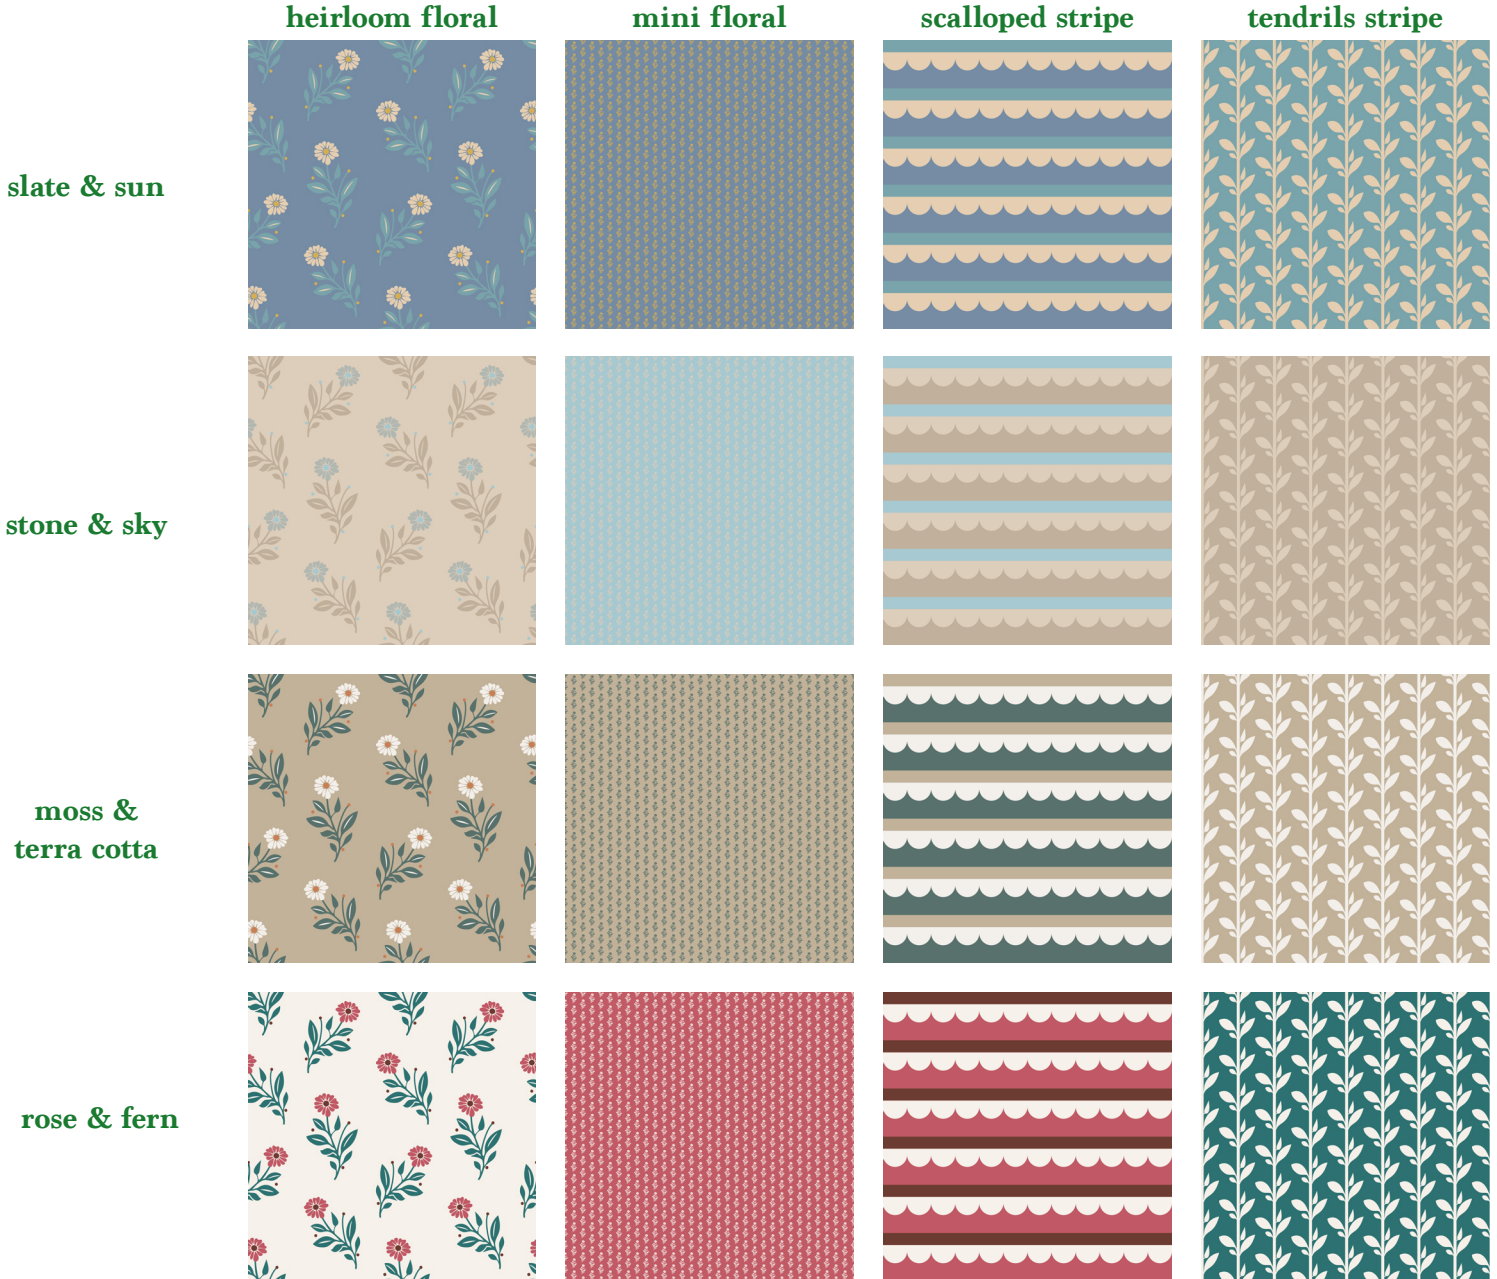

LEEP PATTERN HOUSE

Heritage Patterns for the Modern Age

Inspired by my work in historic preservation, this collection brings together timeless florals and traditional motifs with a fresh, modern sensibility—designed to feel classic, elegant, and made to live beautifully today.

Heritage Collection: Classic Estate

Licensing Opportunities:

- Custom Designs tailored to your products and vision
- Flexible Licensing - exclusive or non-exclusive agreements
- Production-Ready Assets - digital files, color palettes, and repeats for seamless use

Partner with us to bring fresh, original designs to your collection.

35 east 10th street #3d
new york, new york 10003

tel: 212 677 1054
cell: 646 526 7709

www.leepdesigns.com
info@leepdesigns.com